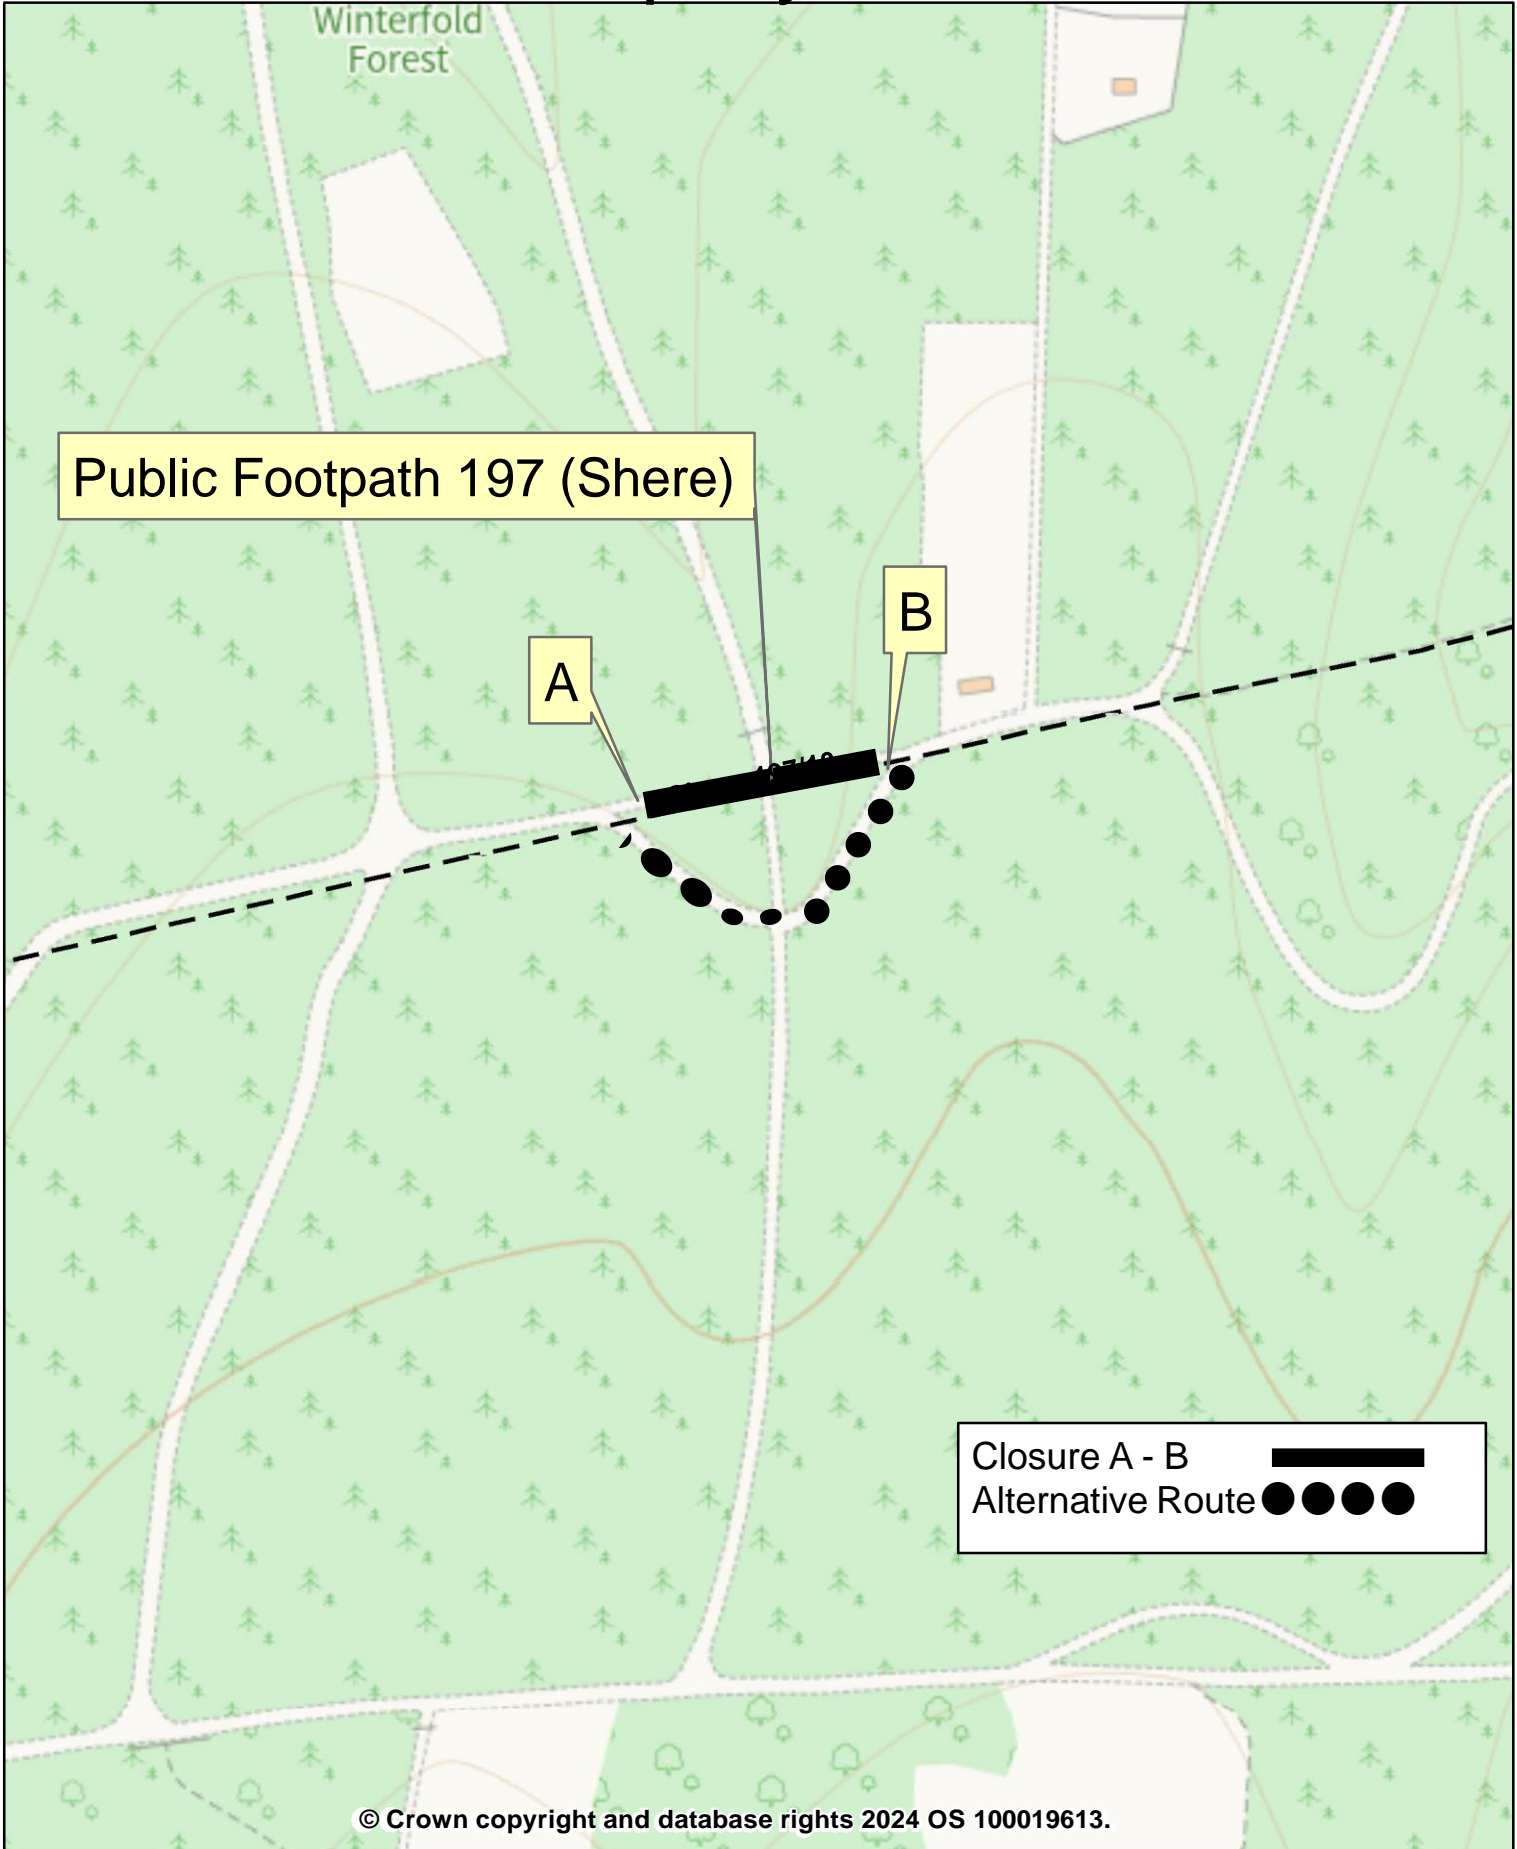

Public Footpath 197 (Shere) Borough Of Guildford. Temporary Closure

© Crown copyright and database rights 2024 OS 100019613.

Grid ref at A: 506939 143319.
Drawn By: NS
Drawing No:3/1/68/H51.
Date: 06/06/2024.

**Road Traffic Regulation Act 1984
Section 14(1).**

1:2,500