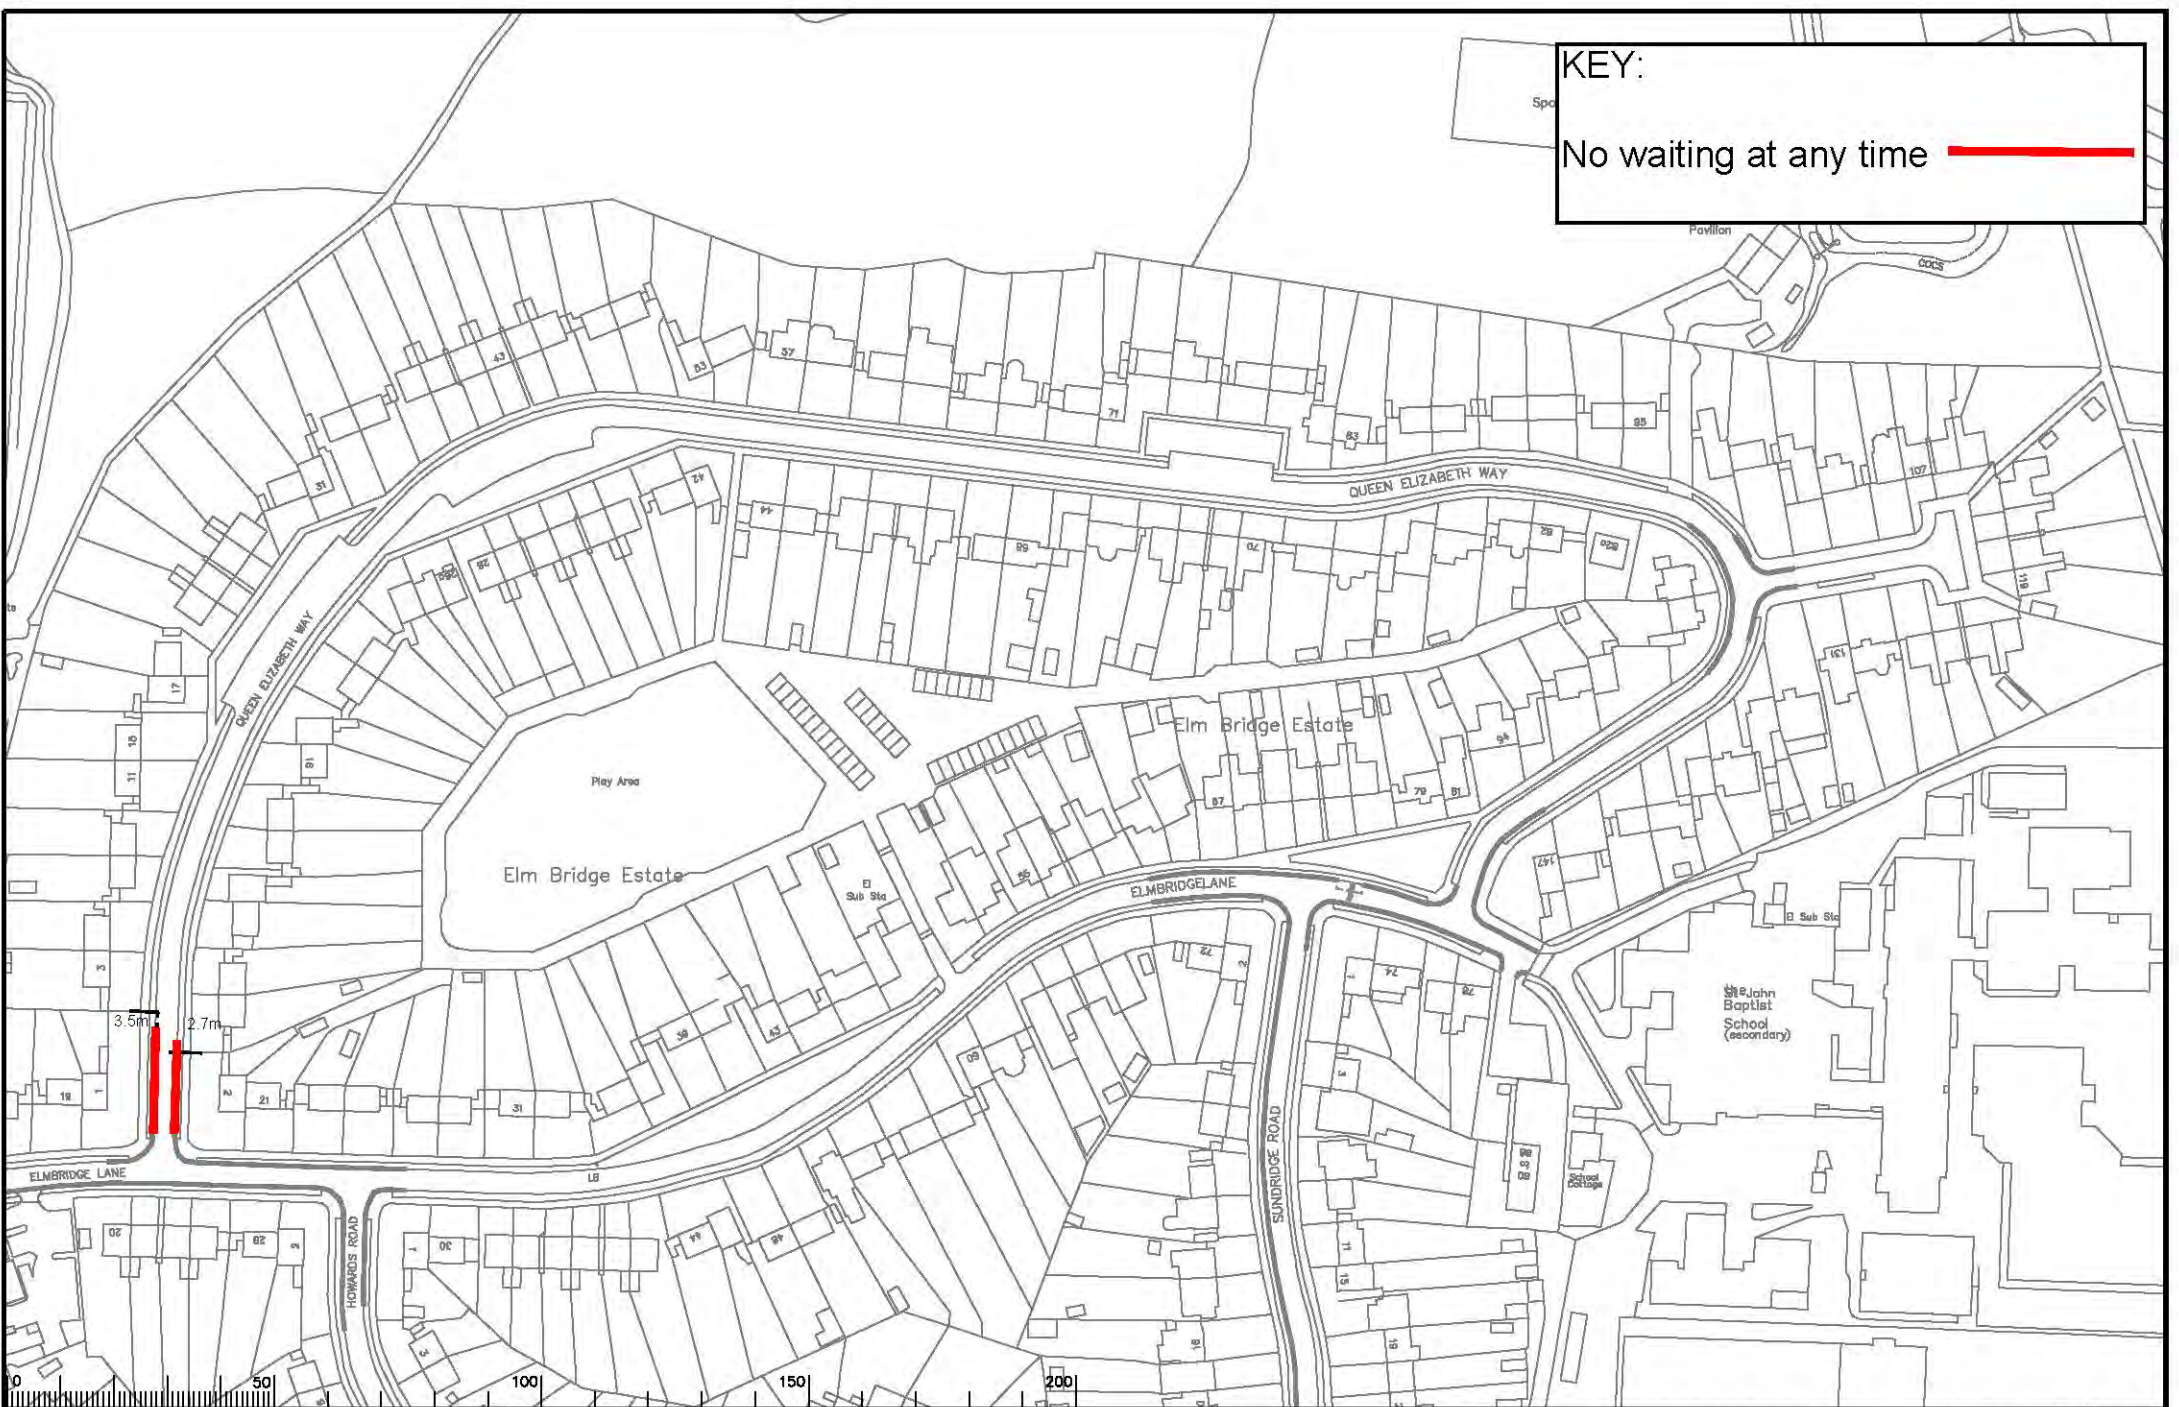

KEY:

Revocation of existing restrictions 

No waiting at any time 

Notes

Drawing No: WS 10

Project: WOKING DPE
WOKING

Project No: 3282/WOK
Drawing No: 20092
Revision: 1

KEY:
 No waiting at any time ———

Drawing No: WS 11

OLD WOKING DPE
 WOKING

	Project No.	3282/WOK
	Contract	
	Drawing No.	20102
	Revision	

KEY:
 No waiting at any time ——

KEY:

Revocation of existing restriction
(Car Club Bay CC001)

8.30am - 10pm Everyday. 20
minutes no return 1 hour