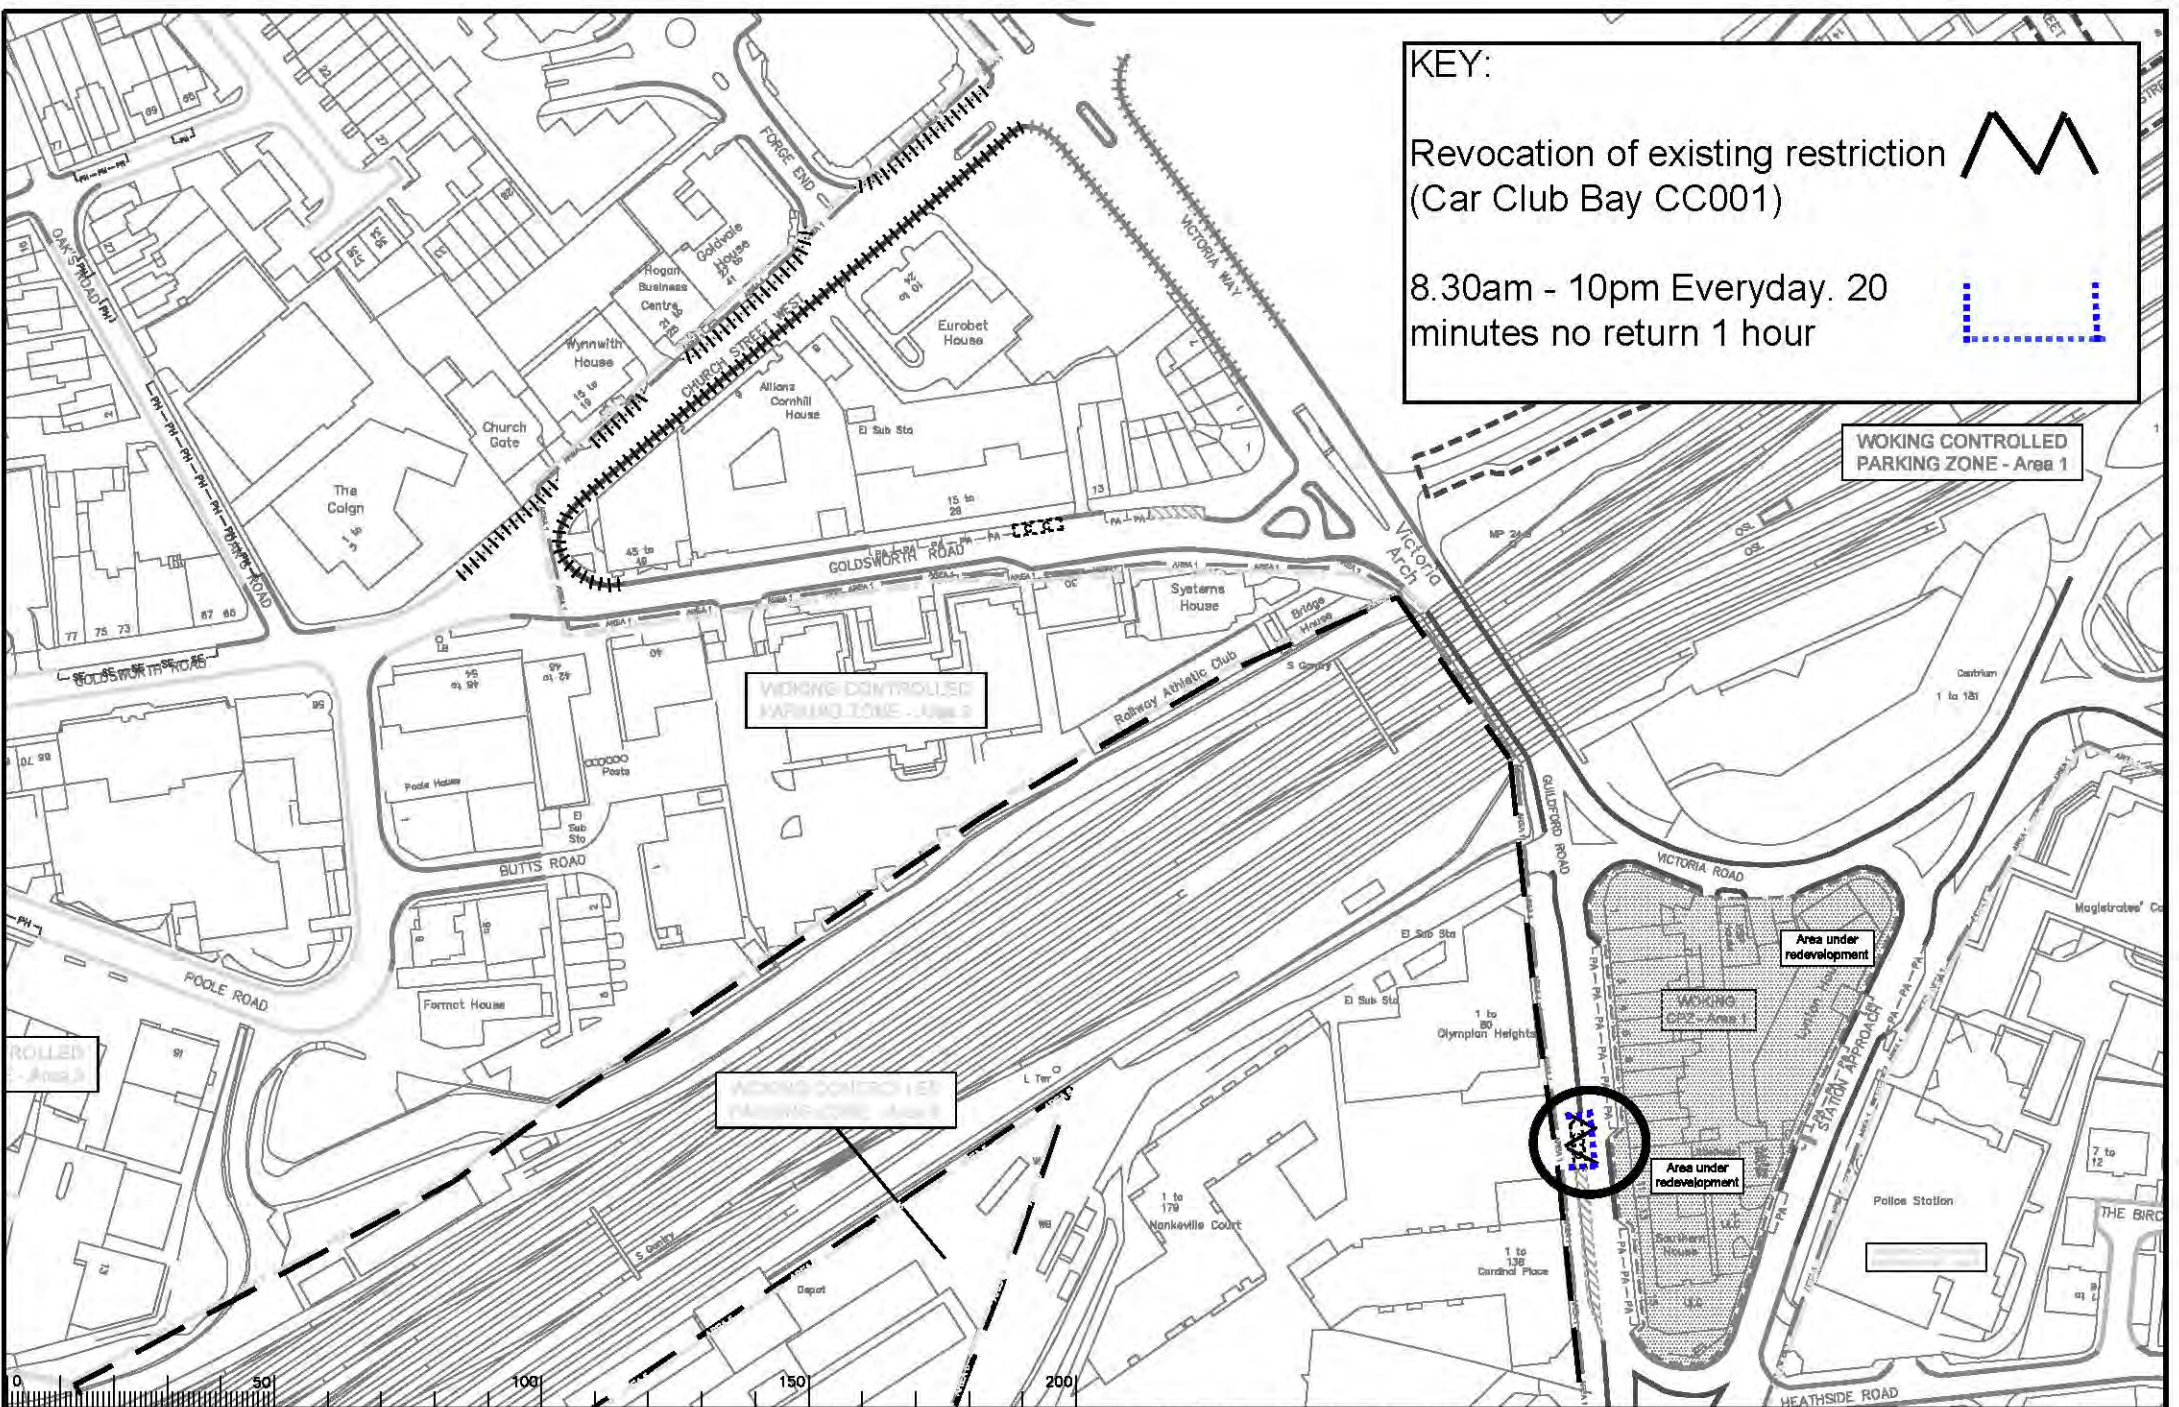

Drawing No: WS 11

OLD WOKING DPE
 WOKING

	Project No.	3282/WOK
	Contract	
	Drawing No.	20102
	Revision	

KEY:
 No waiting at any time ——

KEY:

Revocation of existing restriction
(Car Club Bay CC001)

8.30am - 10pm Everyday. 20
minutes no return 1 hour