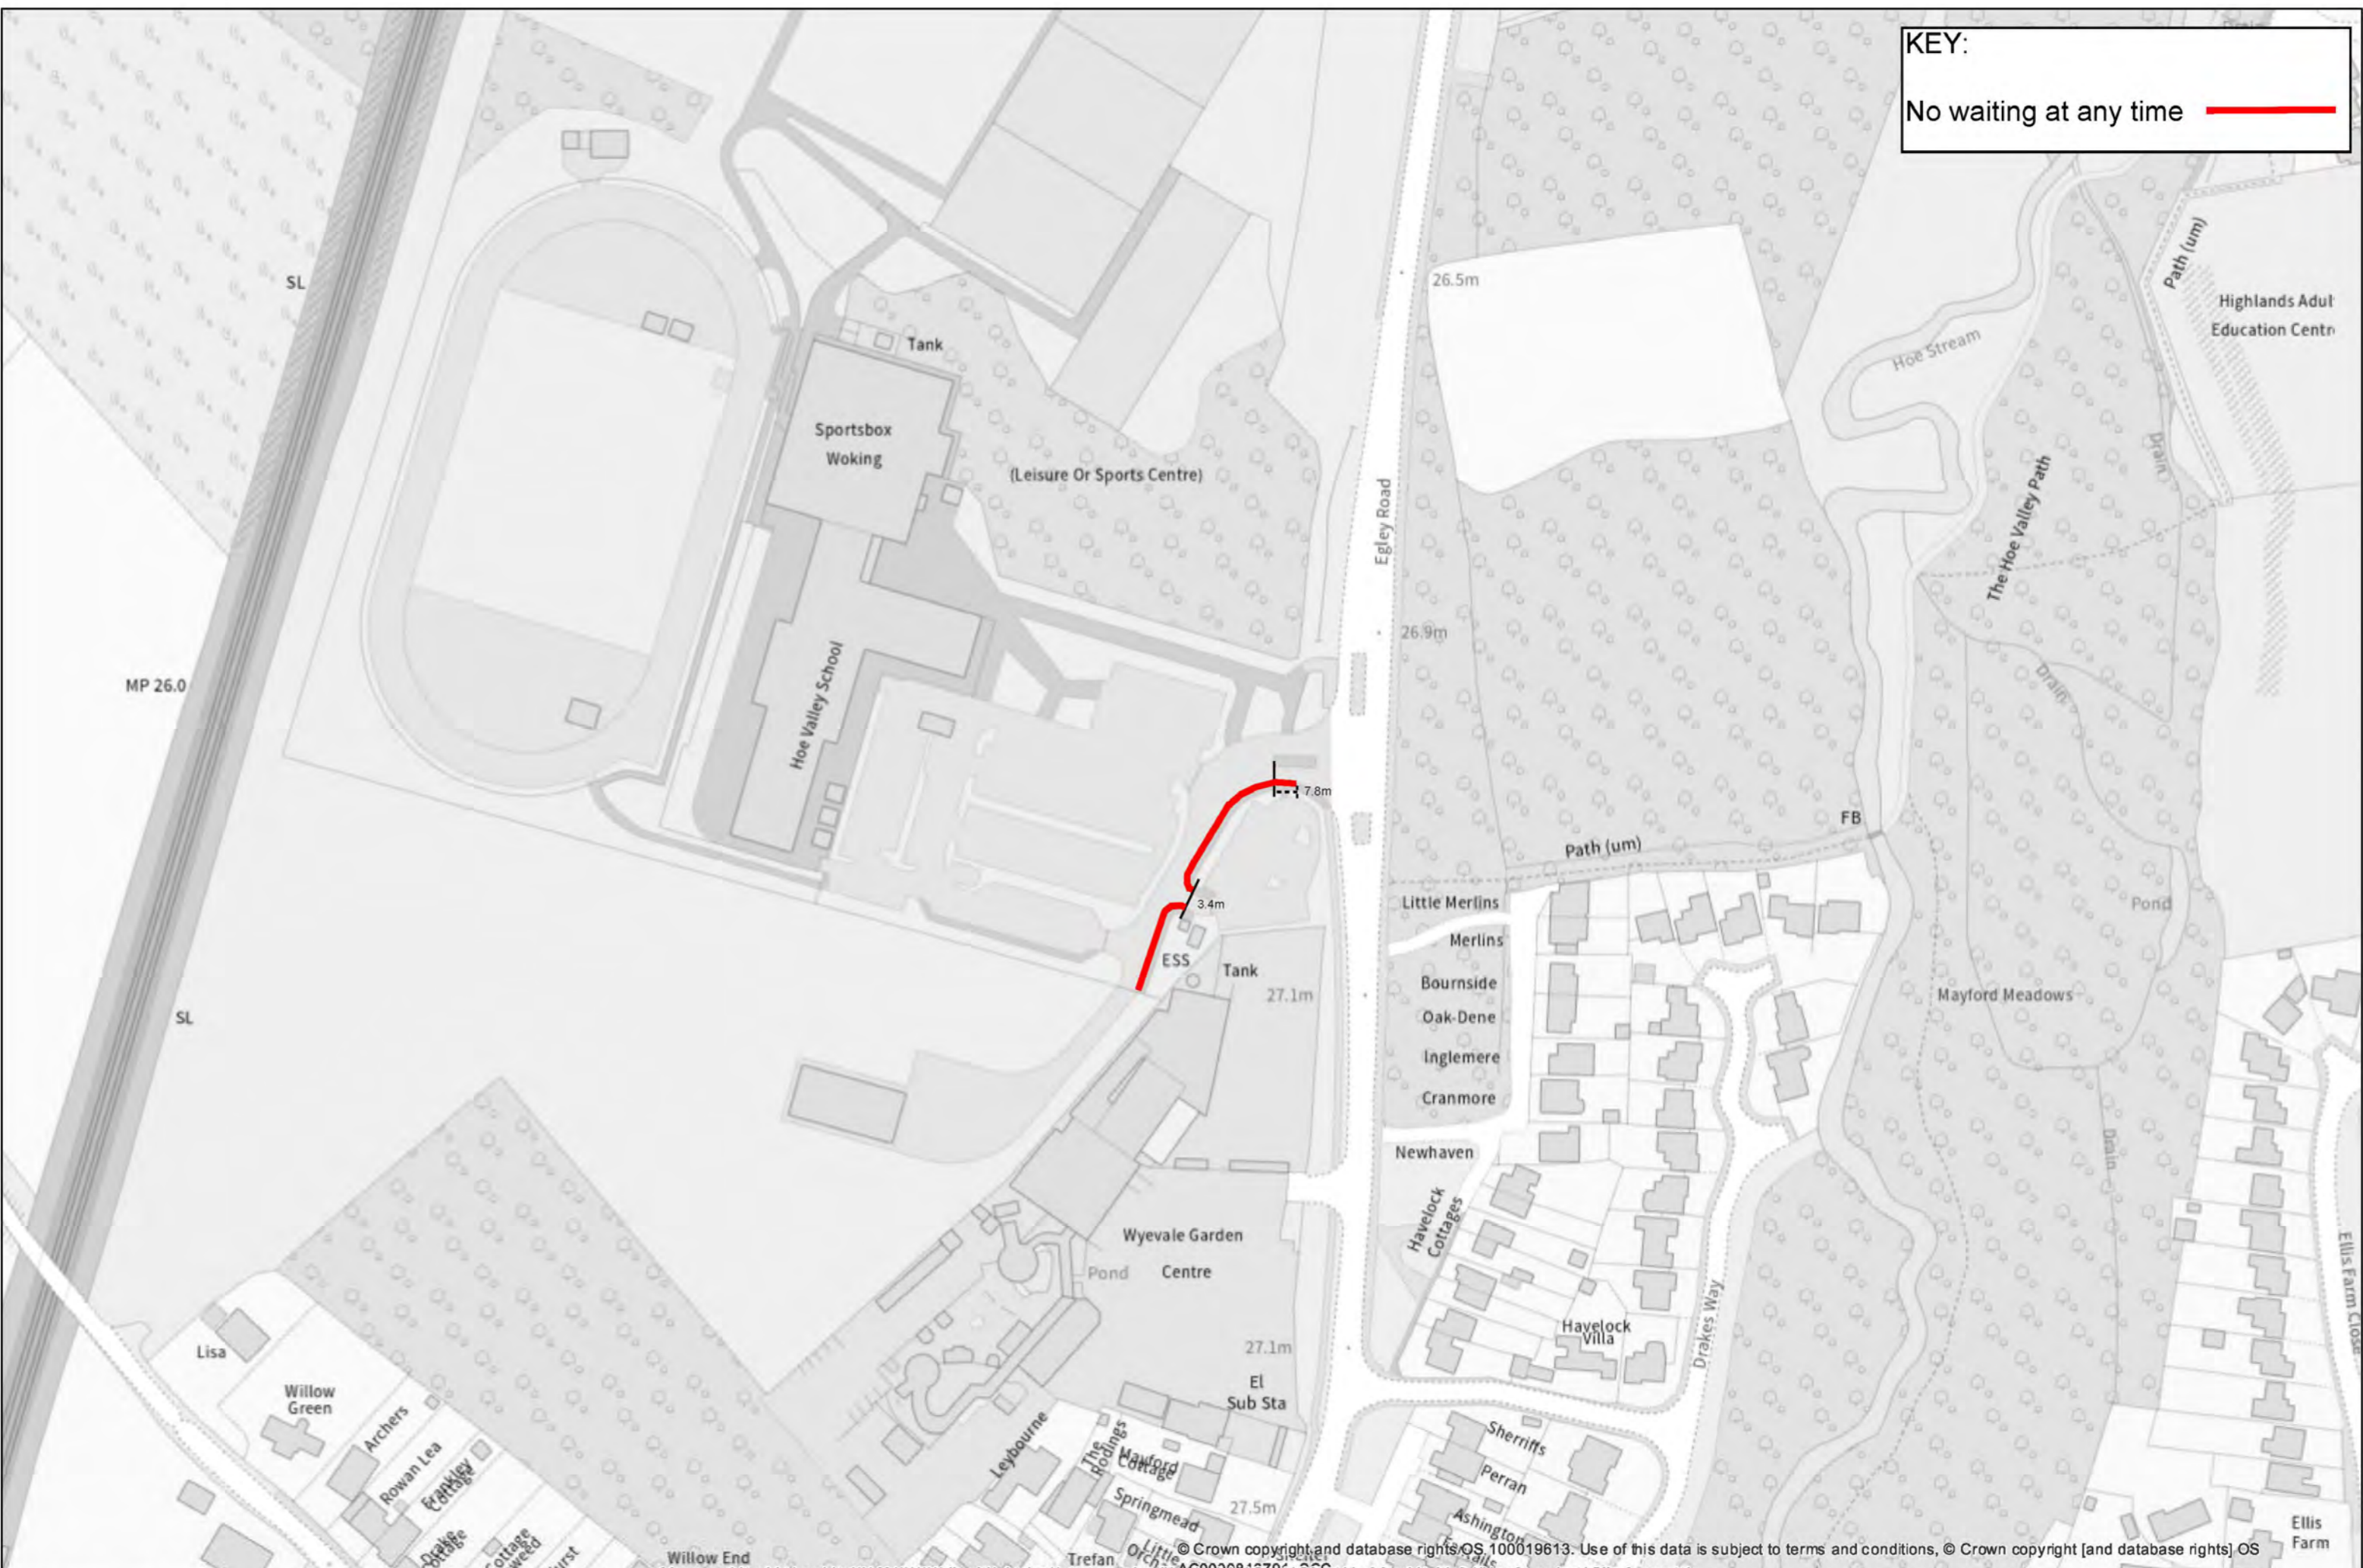

KEY:

Revocation of existing restrictions 

No waiting at any time 

Notes

Drawing No: WS 10

Project: WOKING DPE
WOKING

Project No: 3282/WOK
Drawing No: 20092
Revision: 1

KEY:
 No waiting at any time ———

Drawing No: WS 11

OLD WOKING DPE
 WOKING

	Project No.	3282/WOK
	Contract	
	Drawing No.	20102
	Revision	

KEY:
 No waiting at any time ——

KEY:

Revocation of existing restriction
(Car Club Bay CC001)

8.30am - 10pm Everyday. 20
minutes no return 1 hour

WOKING CONTROLLED
PARKING ZONE - Area 1

WOKING CONTROLLED
PARKING ZONE - Area 2

WOKING CONTROLLED
PARKING ZONE - Area 3

Area under
redevelopment

WOKING
DPE - Area 1

Area under
redevelopment

Drawing No: WS 13