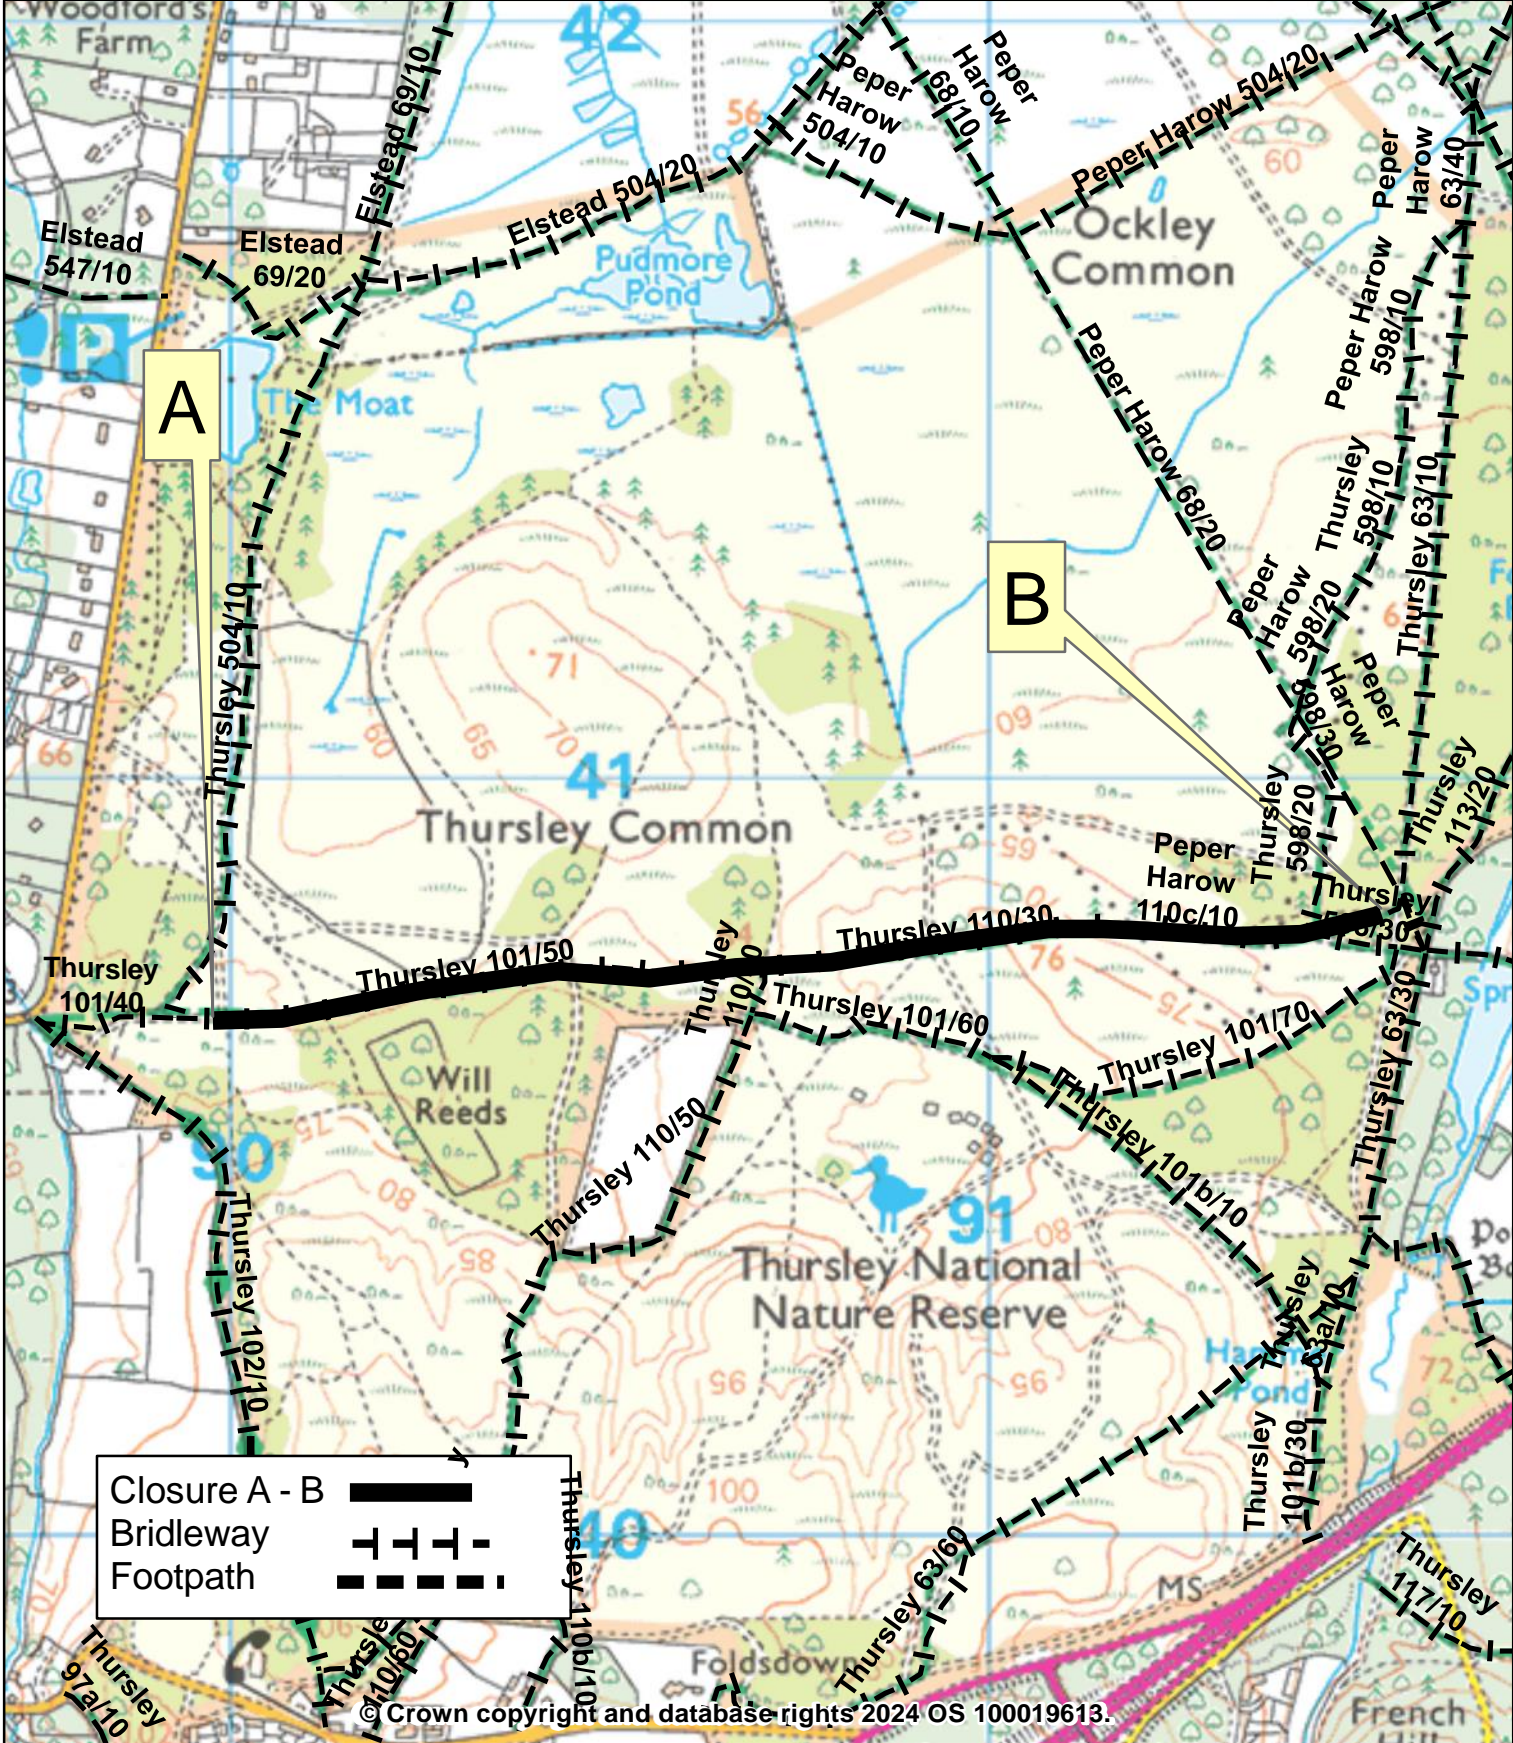

Public Bridleway 101 & 110 (Thursley) and 110c (Peper Harow) Borough Of Waverley. Temporary Closure.

Grid Ref at A: 489991 140685. **Road Traffic Regulation Act 1984**

Drawn By: NS
Drawing No: 3/1/14/H63.
Date: 14/05/2024.

Section 14(1)

1:10,000