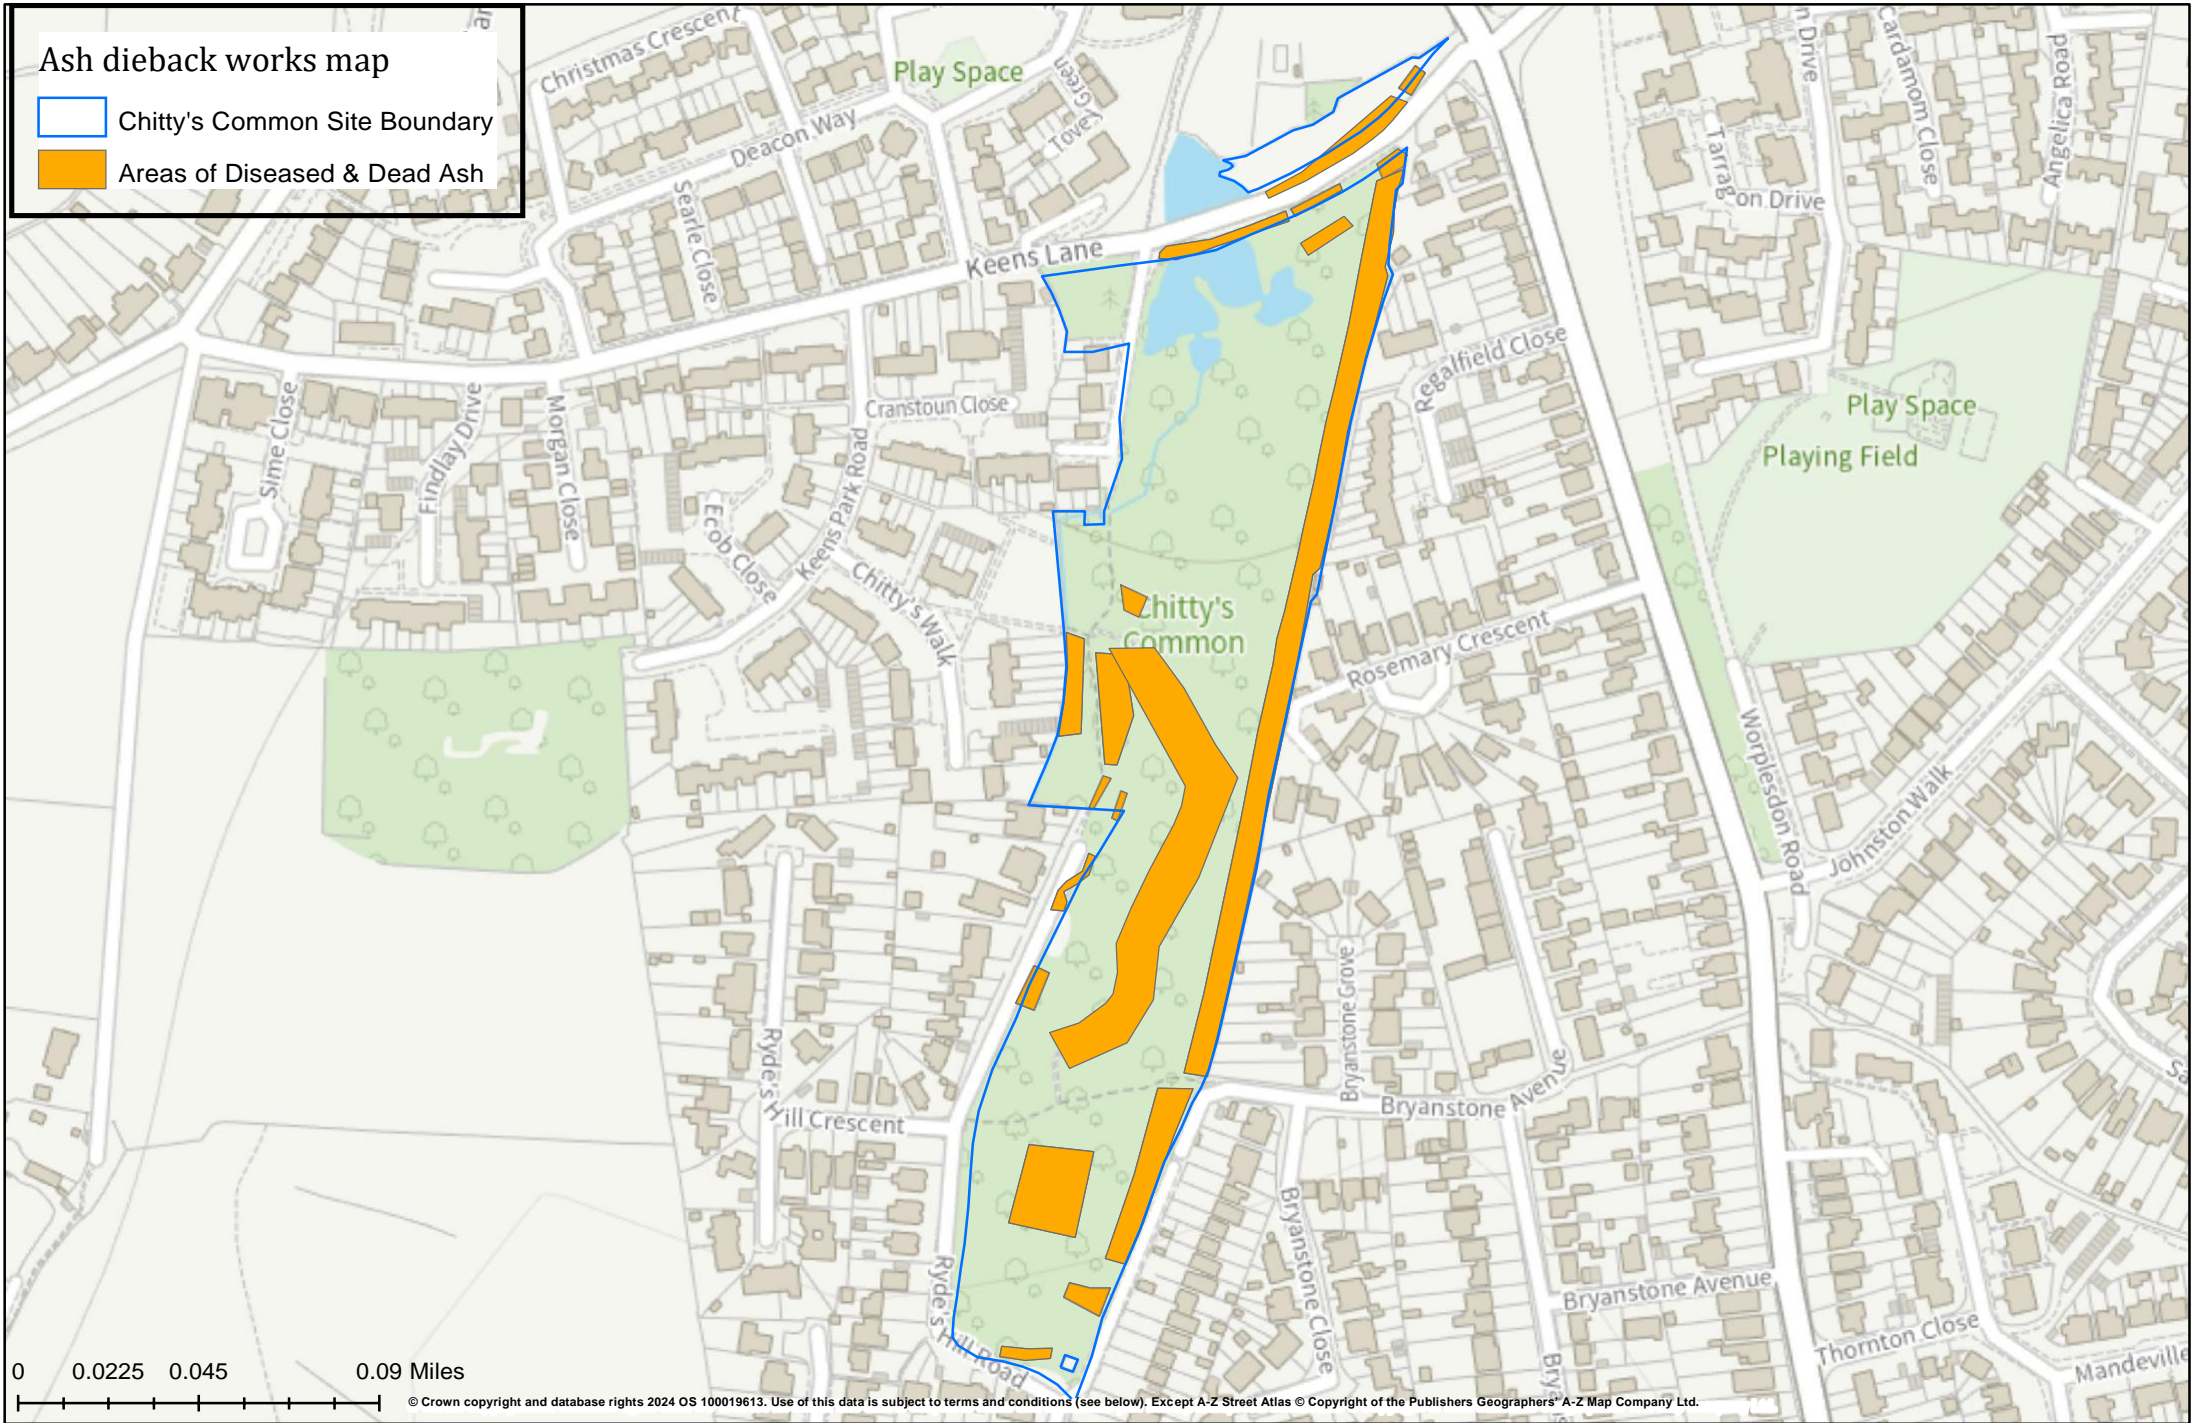

Ash dieback works map

-  Chitty's Common Site Boundary
-  Areas of Diseased & Dead Ash

0 0.0225 0.045 0.09 Miles

© Crown copyright and database rights 2024 OS 100019613. Use of this data is subject to terms and conditions (see below). Except A-Z Street Atlas © Copyright of the Publishers Geographers' A-Z Map Company Ltd.