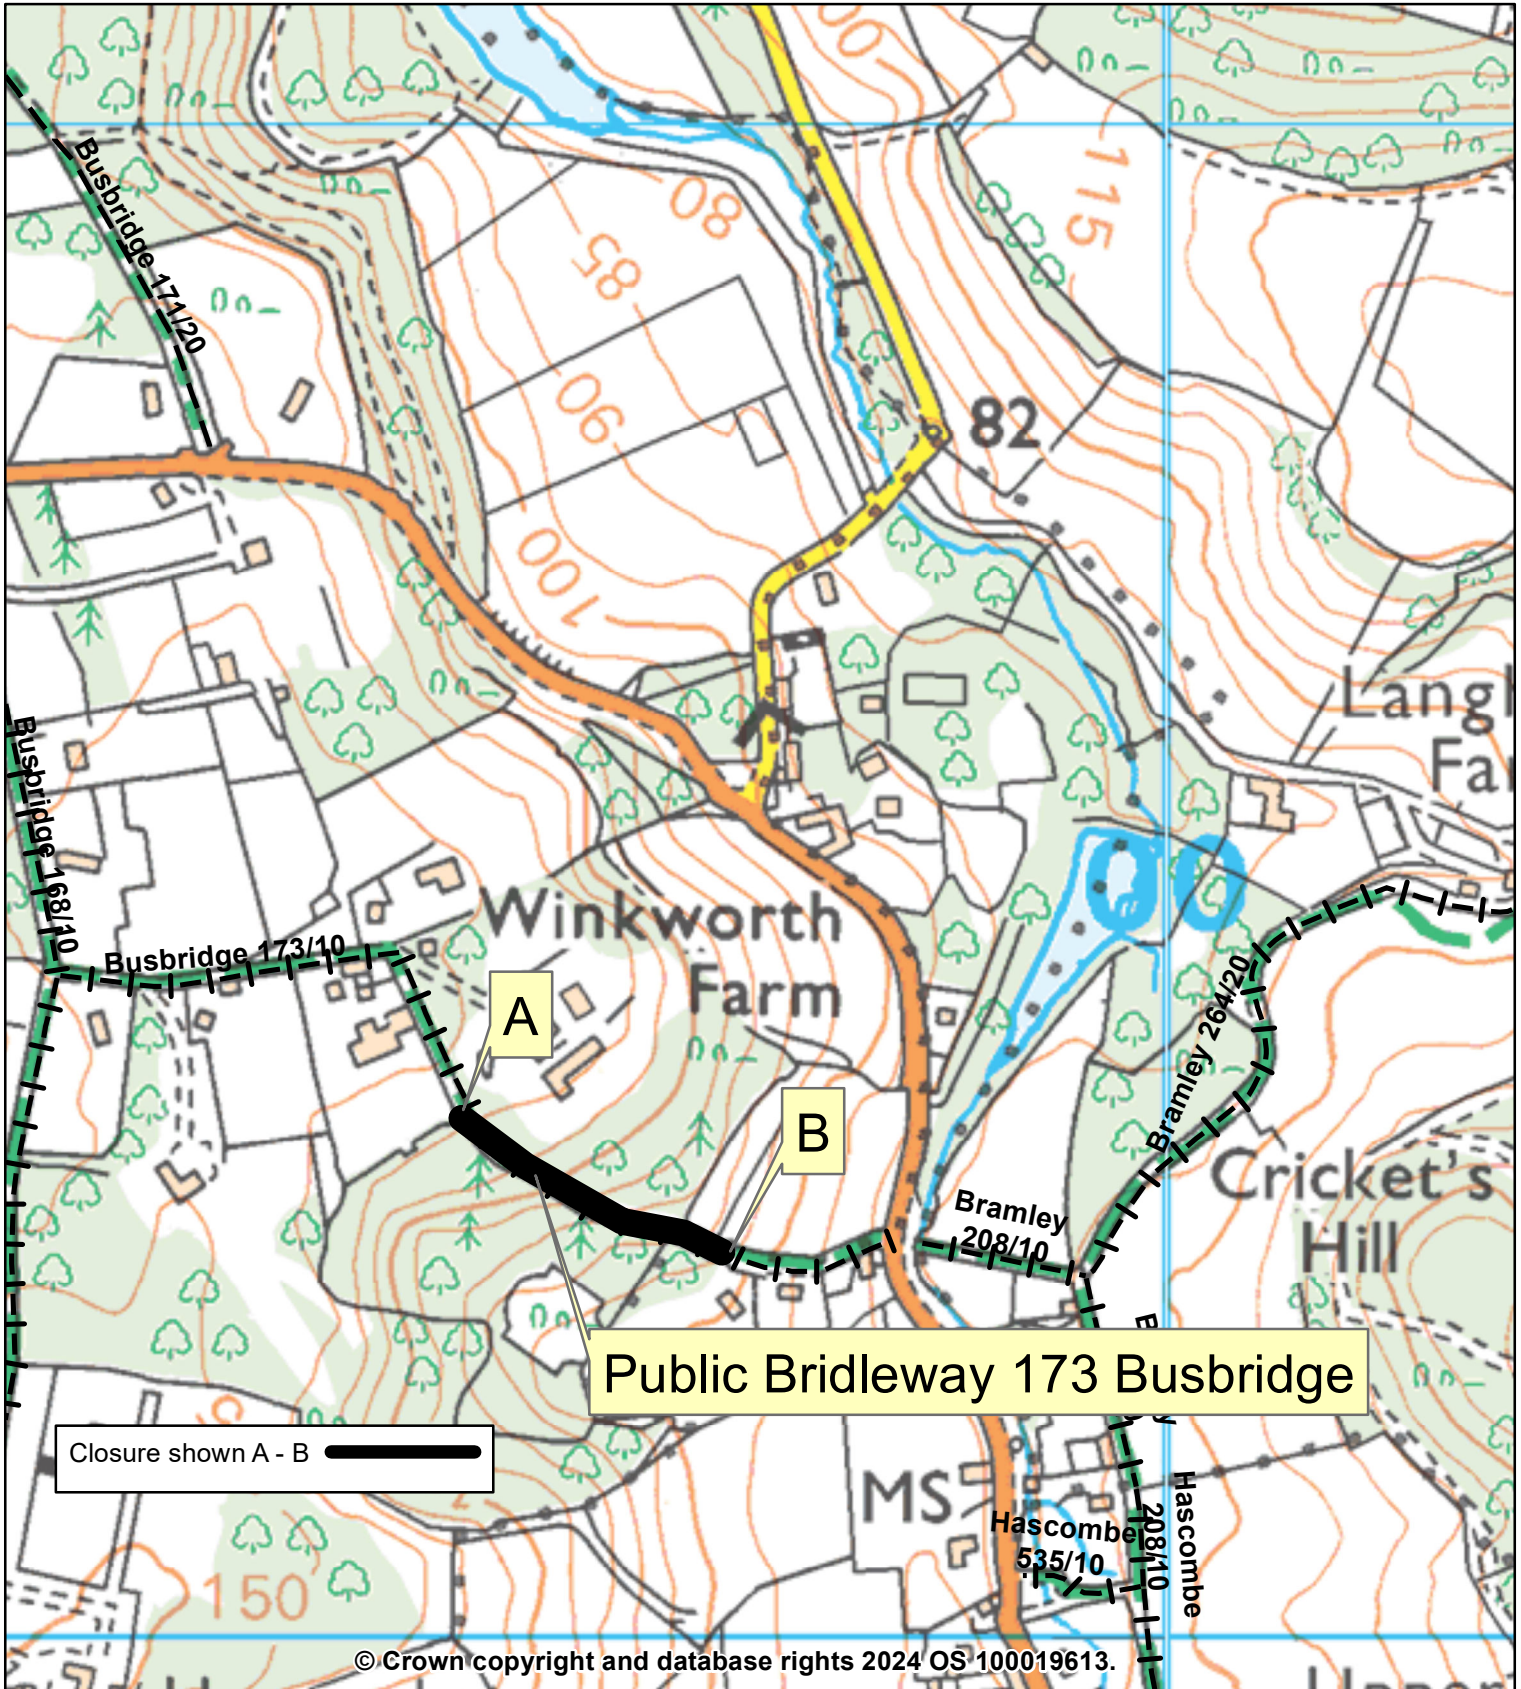

# Public Bridleway 173 (Busbridge). Borough Of Waverley. Temporary Closure.

© Crown copyright and database rights 2024 OS 100019613.

Grid Ref at A: 499269 140438.  
Drawn By: NS.  
Drawing No:3/1/3/H18.  
Date: 23/10/2024.

## Road Traffic Regulation Act 1984 Section 14(1)&(2).