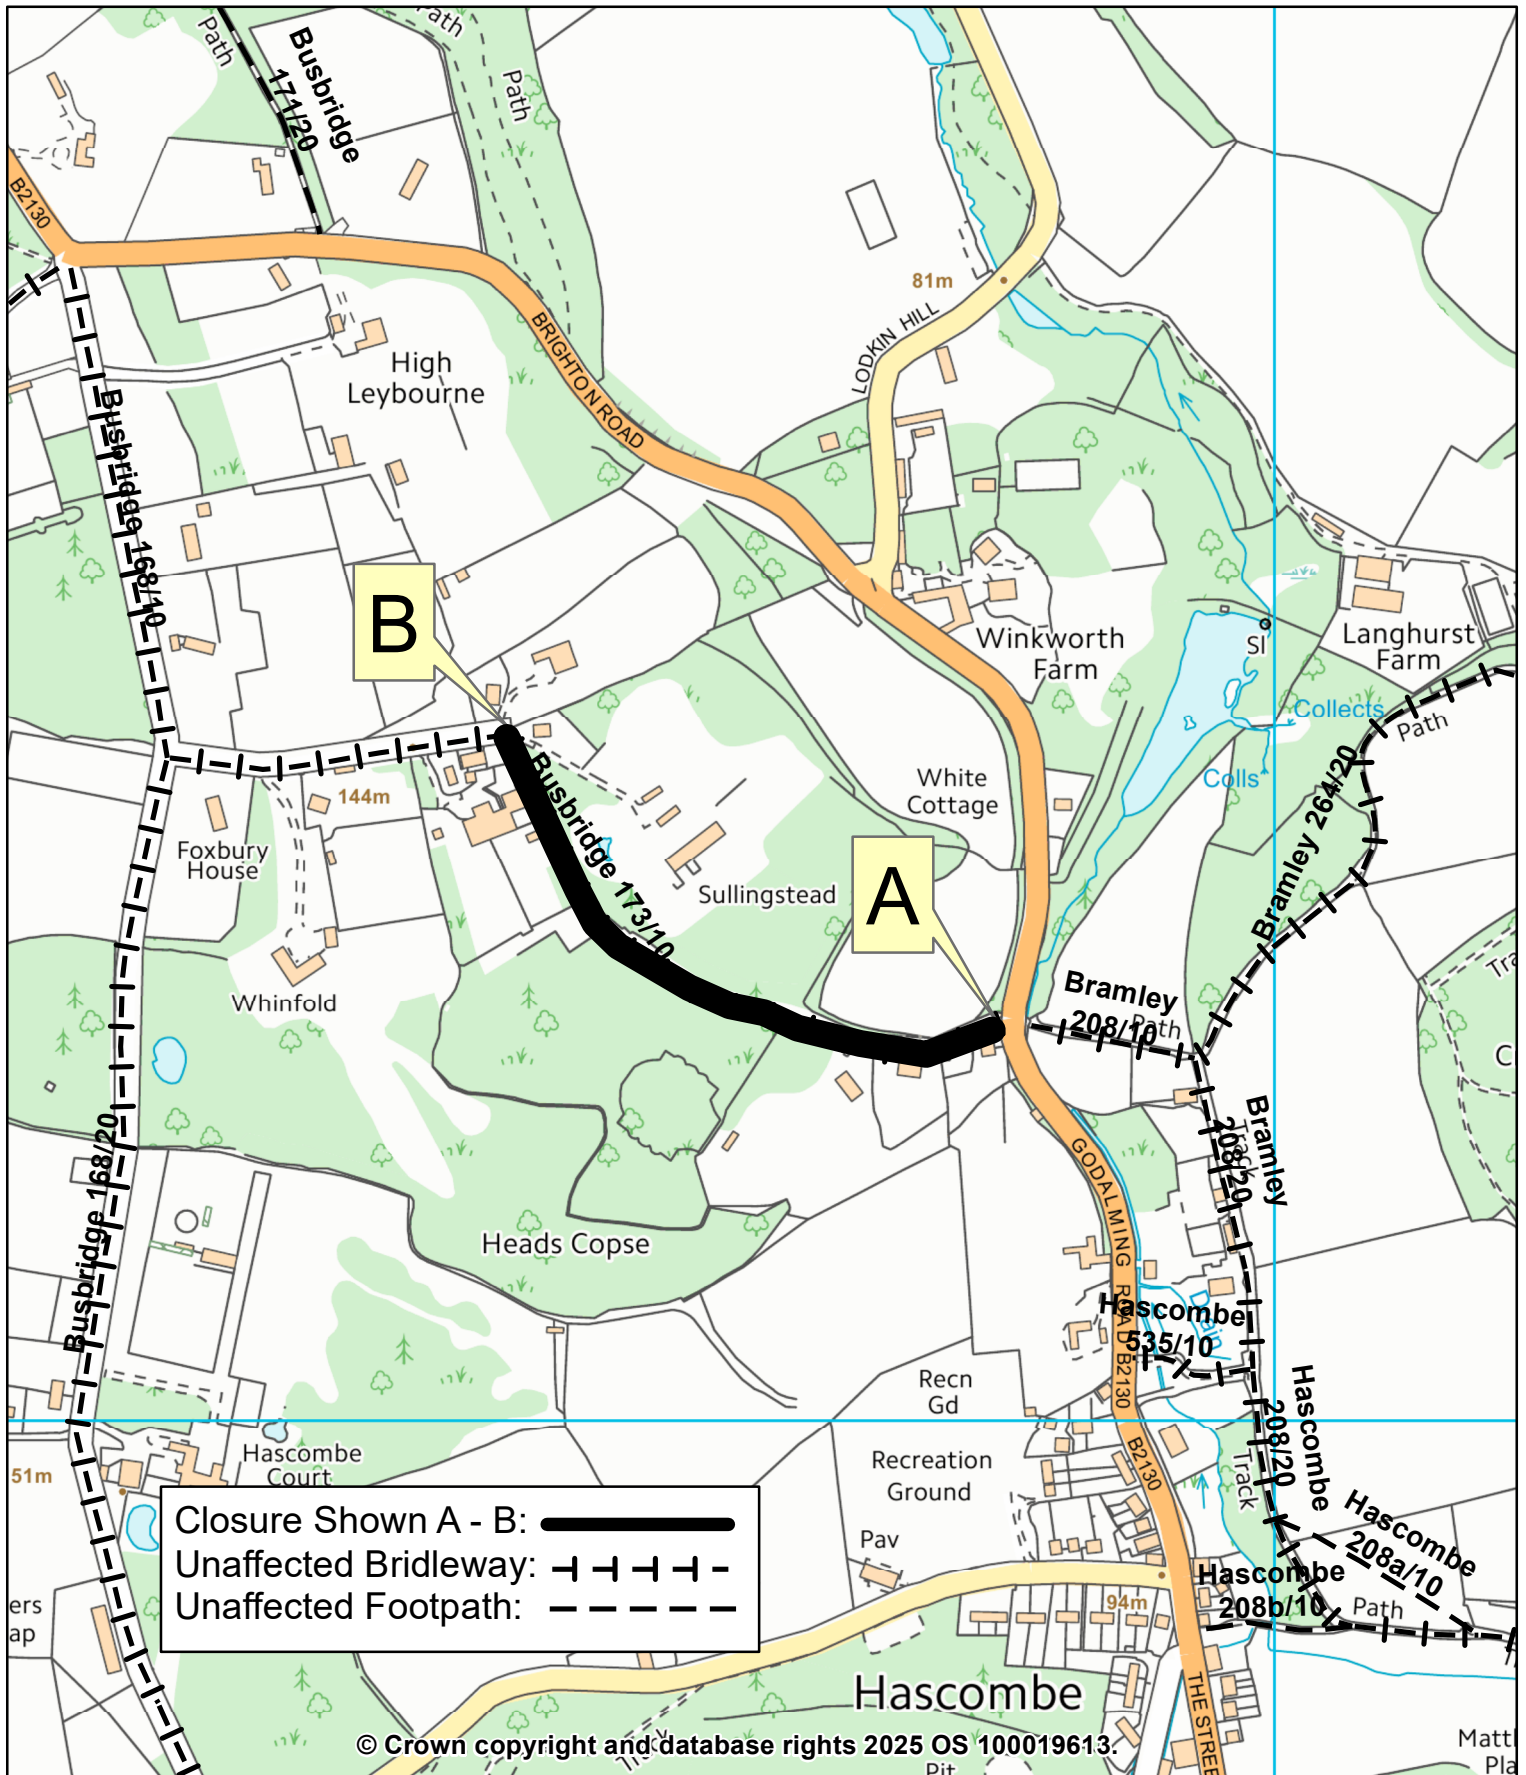

# Public Bridleway 173 (Busbridge). Borough Of Waverley. Temporary Closure.

Grid Ref at A: 499817 140261. Road Traffic Regulation Act 1984  
 Drawn By: NS. Section 14(1)&(2)  
 Drawing No: 3/1/3/H19.  
 Date: 17/03/2025.

1:5,000