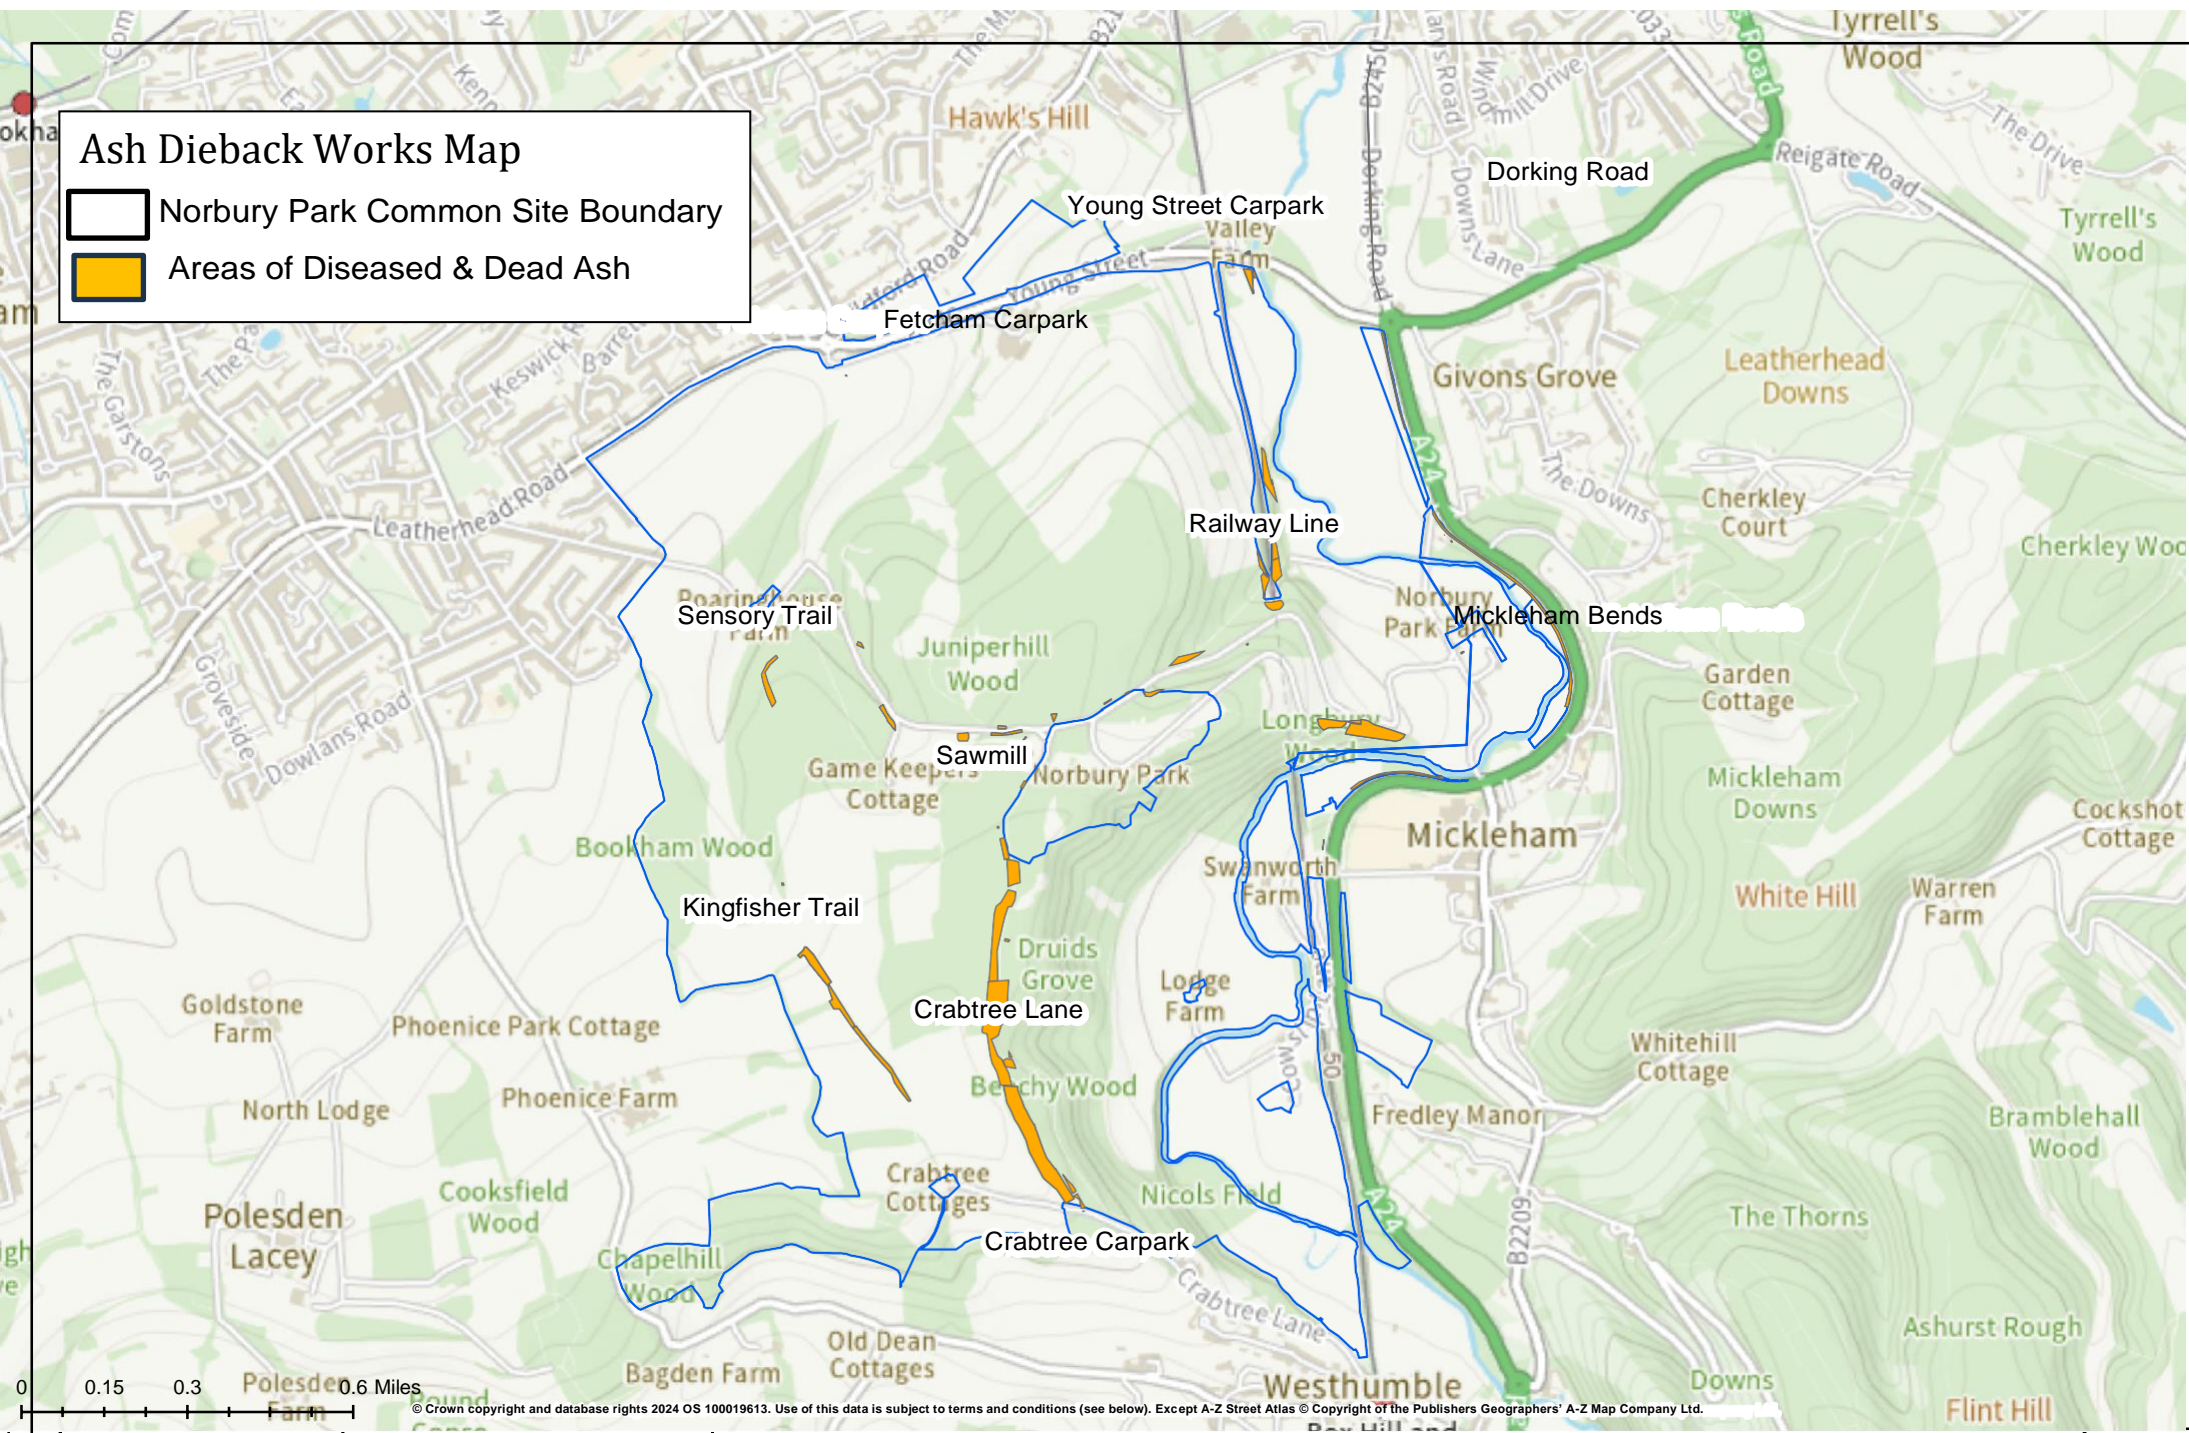

Ash Dieback Works Map

- Norbury Park Common Site Boundary
- Areas of Diseased & Dead Ash

© Crown copyright and database rights 2024 OS 100019613. Use of this data is subject to terms and conditions (see below). Except A-Z Street Atlas © Copyright of The Publishers Geographers' A-Z Map Company Ltd.

Printed By: Victoria Johnston
Printed On: 23.08.2024
Project No:
Scale: 1:22,000 Original Size A4

Norbury Park Autumn 2024 Ash Dieback Works