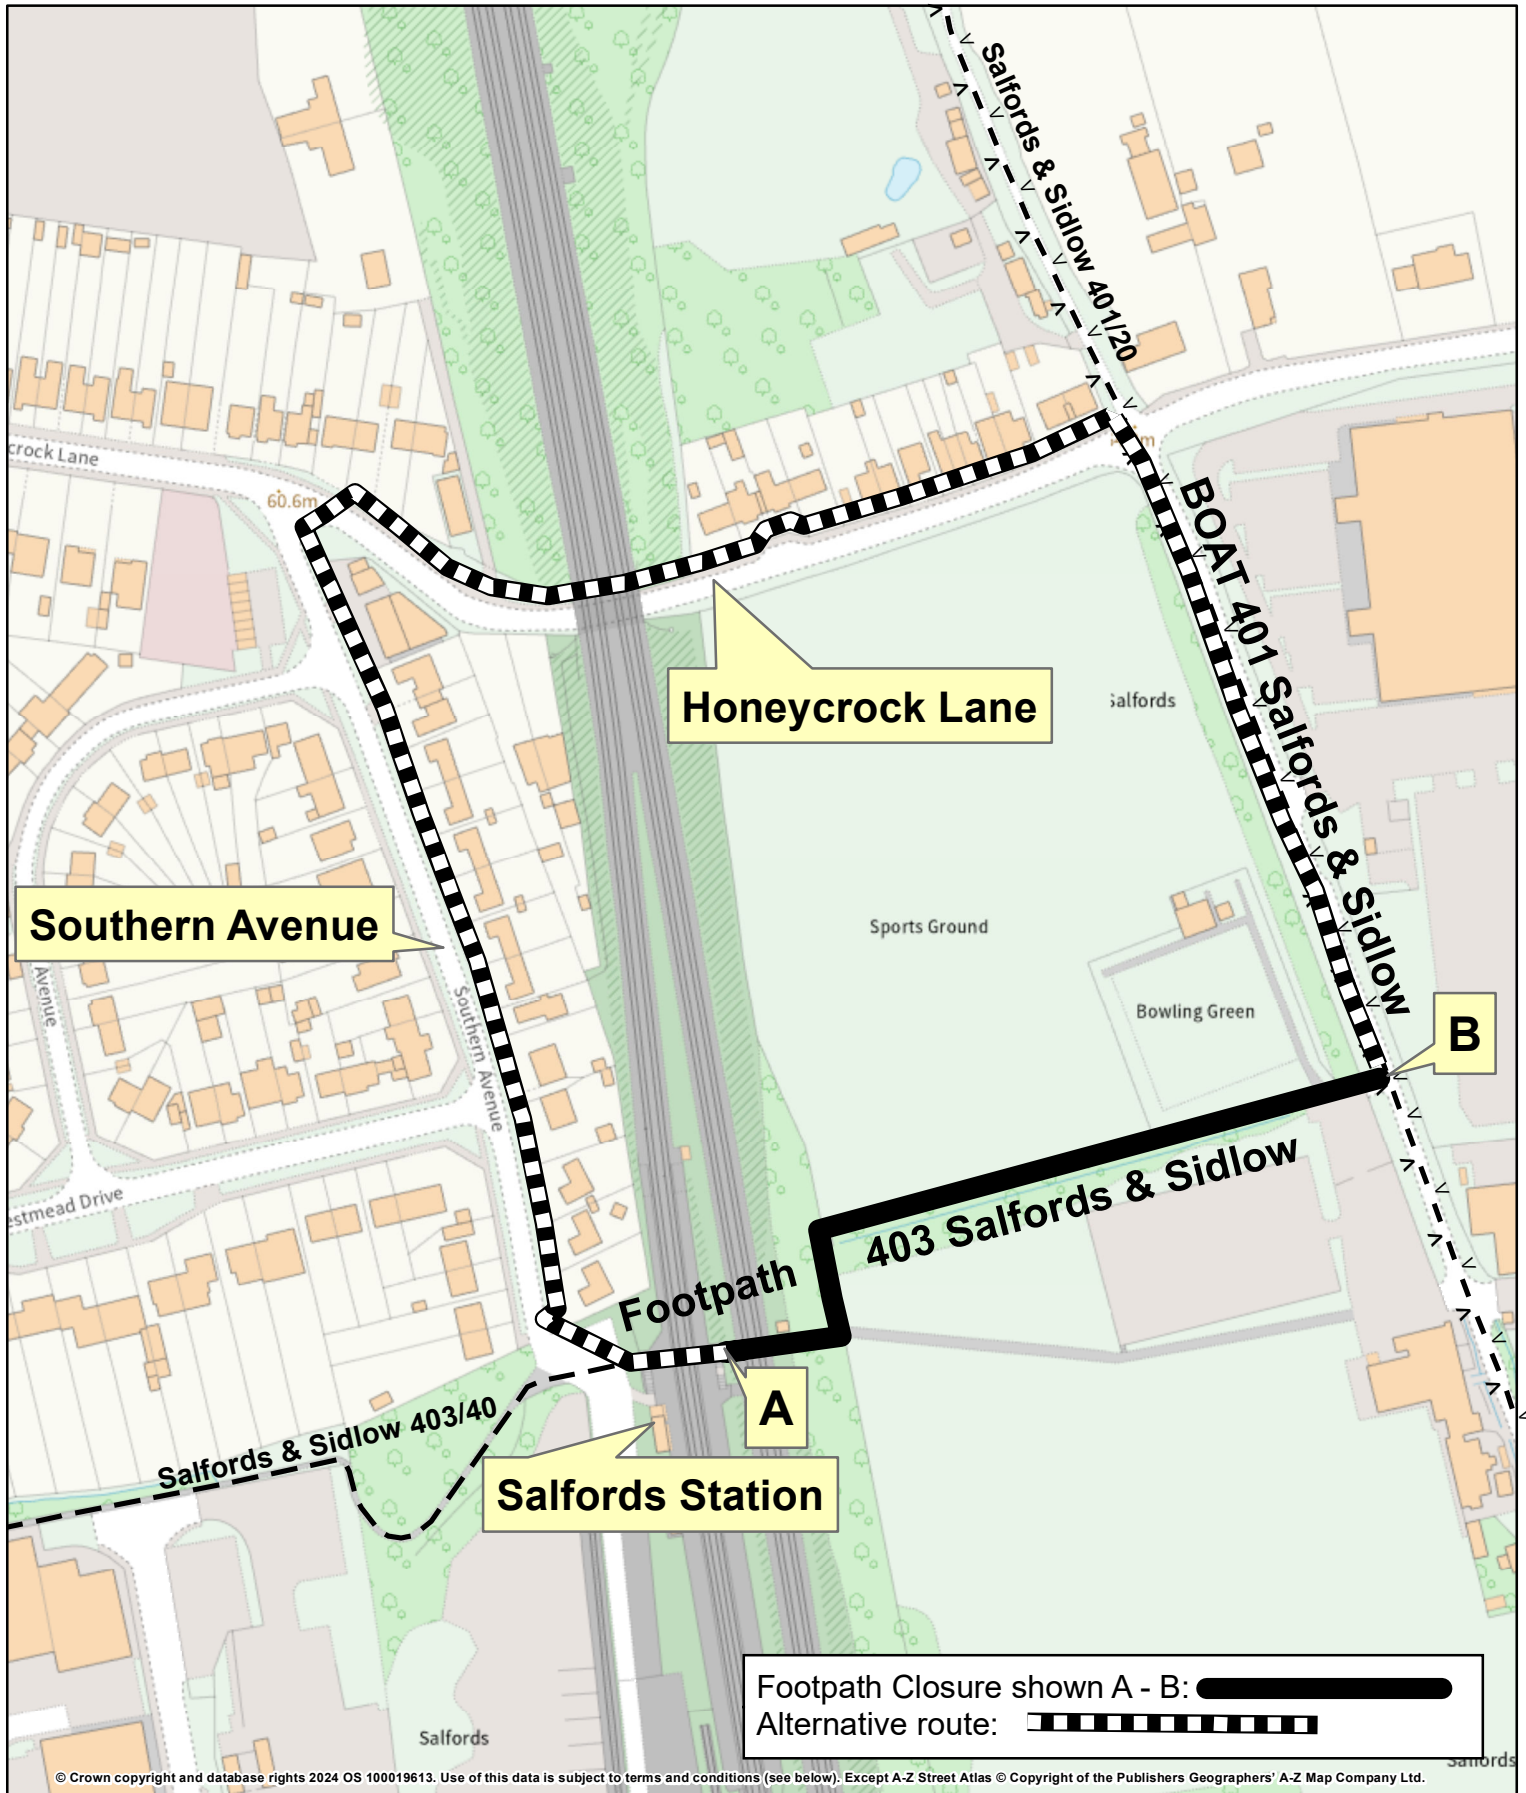

**Temporary Closure
Public Footpath 403 (Salfords & Sidlow)
Borough of Reigate & Banstead
Road Traffic Regulation Act 1984 Section 14(1)**

© Crown copyright and database rights 2024 OS 100019613. Use of this data is subject to terms and conditions (see below). Except A-Z Street Atlas © Copyright of the Publishers Geographers' A-Z Map Company Ltd.

Grid ref at A: 528497 146345
Map No: 3/1/45a/H21
Drawn by: EW
Date: 23/07/2024

Unaffected Rights of Way

- • Footpath
- | Bridleway
- ∨ Restricted Byway
- ^ ∨ BOAT